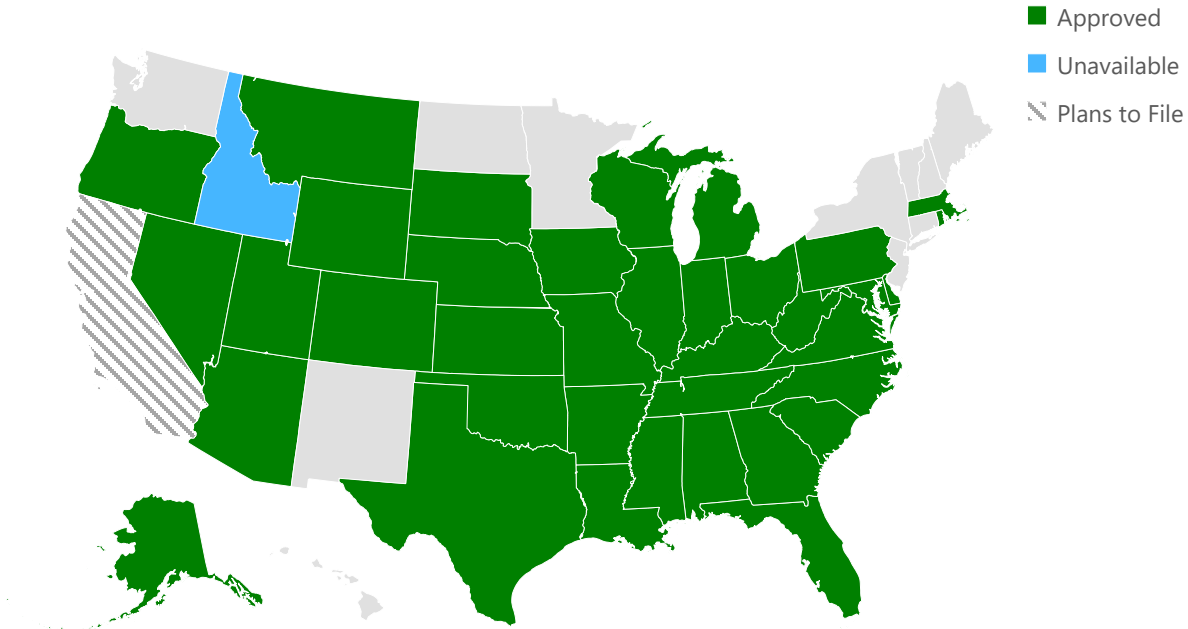

GAP Product Status

GAP Product Status

Powered by Bing
© GeoNames, Microsoft, TomTom

Critical Illness Product Status

Critical Illness Product Status

Powered by Bing
© GeoNames, Microsoft, TomTom

Accident Product Status

Accident Priority States

Powered by Bing
© GeoNames, Microsoft, TomTom

States on Beazley paper:

GLI CA, ID, ME, MT, ND, NJ, NM, TX (Trusts)

GAP CA, NM

CI AK, CA, CO, CT, DC, DE, HI, ID, MA, MD, ME, MT, ND, NH, NJ, NM, OH, OR, PA, RI, SD, UT, VA, VT, WA, WI, WV, WY

DI AK, CA, HI, ME, MT, NH, NM, RI, VT

ACC AK, AL, AR, AZ, CA, CO, CT, DC, DE, FL, GA, HI, ID, IL, IN, KS, KY, MA, MD, ME, MI, MN, MO, MS, MT, ND, NH, NJ, NM, NV, OH, OK, OR, PA, RI, SD, TN, TX, UT, VA, VT, WA, WI, WV, WY