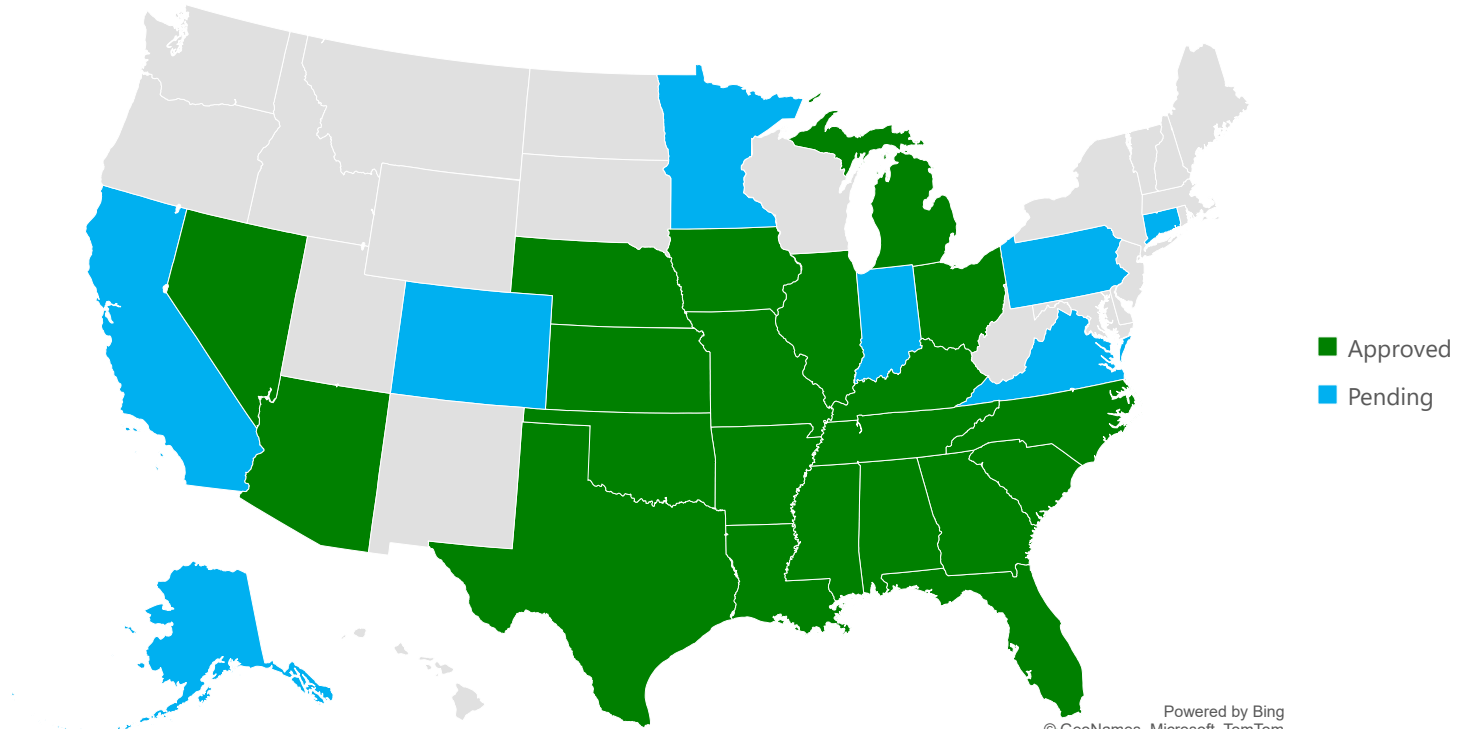

GAP Product Status

GAP Product Status

Powered by Bing
© GeoNames, Microsoft, TomTom

Critical Illness Product Status

Critical Illness Product Status

Powered by Bing
© GeoNames, Microsoft, TomTom

Accident Product Status

Accident Priority States

Powered by Bing
© GeoNames, Microsoft, TomTom

States on Beazley paper:

GLI CA, ID, ME, MT, ND, NJ, NM, TX (Trusts)

GAP CA, NM

CI AK, CA, CO, CT, DC, DE, HI, ID, MA, MD, ME, MT, ND, NH, NJ, NM, OH, OR, PA, RI, SD, UT, VA, VT, WA, WI, WV, WY

DI AK, CA, HI, ME, MT, NH, NM, RI, VT

ACC AK, AL, AR, AZ, CA, CO, CT, DC, DE, FL, GA, HI, ID, IL, IN, KS, KY, MA, MD, ME, MI, MN, MO, MS, MT, ND, NH, NJ, NM, NV, OH, OK, OR, PA, RI, SD, TN, TX, UT, VA, VT, WA, WI, WV, WY