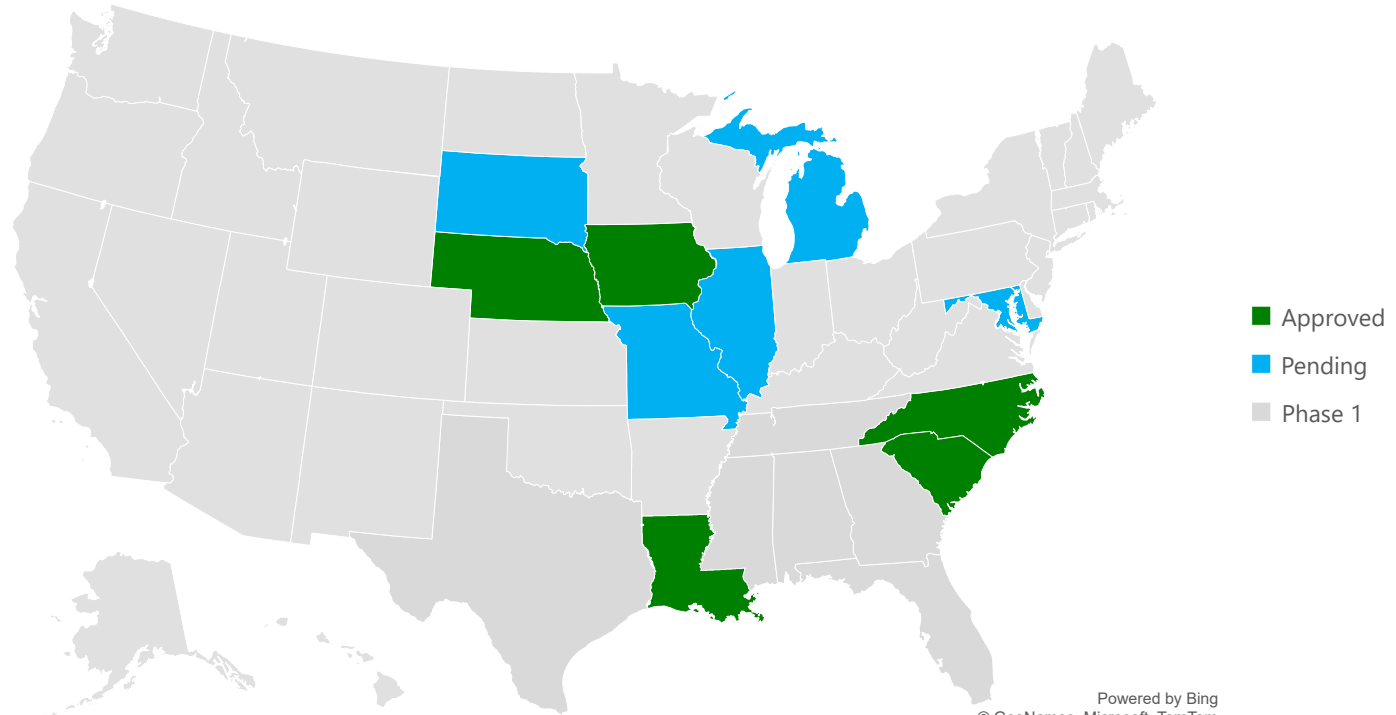

GAP Product Status

GAP Product Status

Powered by Bing
© GeoNames, Microsoft, TomTom

Critical Illness Product Status

Critical Illness Product Status

Powered by Bing
© GeoNames, Microsoft, TomTom

Accident Product Status

Accident Priority States

Powered by Bing
© GeoNames, Microsoft, TomTom

States on Beazley paper:

GLI CA, ID, ME, MT, ND, NJ, NM, TX (Trusts)

GAP CA, NM

CI AK, CA, CO, CT, DC, DE, HI, ID, MA, MD, ME, MT, ND, NH, NJ, NM, OH, OR, PA, RI, SD, UT, VA, VT, WA, WI, WV, WY

DI AK, CA, HI, ME, MT, NH, NM, RI, VT

ACC AK, AL, AR, AZ, CA, CO, CT, DC, DE, FL, GA, HI, ID, IL, IN, KS, KY, MA, MD, ME, MI, MN, MO, MS, MT, ND, NH, NJ, NM, NV, OH, OK, OR, PA, RI, SD, TN, TX, UT, VA, VT, WA, WI, WV, WY